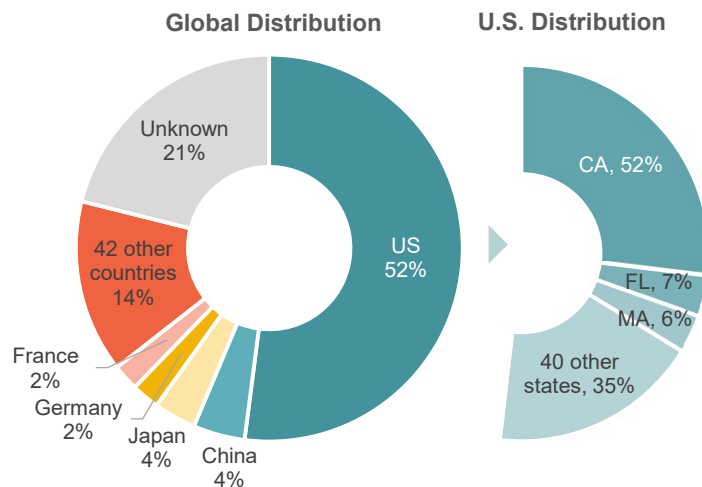

Postdoctoral Program Career Outcomes

Approximately 20% of postdoc alumni become faculty members after 5 years

Most postdoc alumni within academia hold positions primarily focused on the conduct or oversight of scientific research

Postdoc alumni impact scientific discovery around the world

2400+
Alumni, 2009-2019

6
Continents

47
Countries

1100+
Organizations

Postdoc alumni hold faculty positions at more than 450 universities and research institutes around the world.