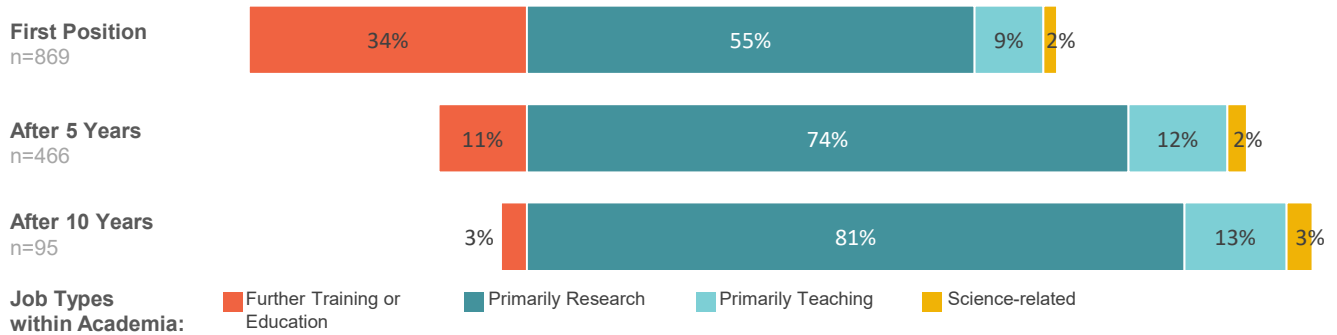

Postdoctoral Program Career Outcomes

Approximately 20% of postdoc alumni become faculty members after 5 years

Most postdoc alumni within academia hold positions primarily focused on the conduct or oversight of scientific research